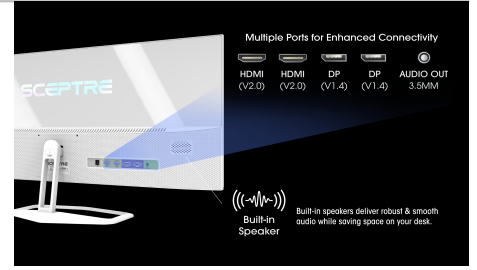

Multiple Ports