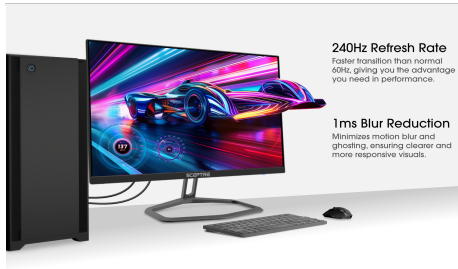

Key Features

Refresh Rate