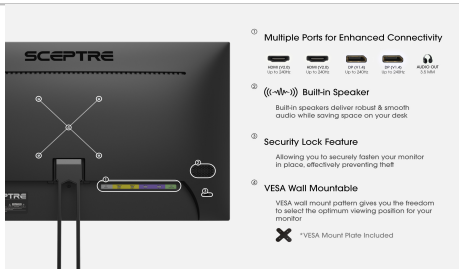

Multiple Ports