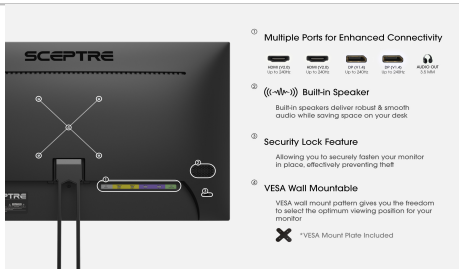

Surface Treatment	Matte
Features	
On Screen Display Control (OSD)	Quick Start, Picture, Color, System
Color Temperature	Warm, Normal (Default), Cool, User□
Picture Presets	Standard, Movie, ECO, User
Game Presets	FPS and RTS
OSD Supported Languages	English, Spanish, Chinese, French
Type of Sync	AMD FreeSync
Backcover LED Lights	Yes
Blue Light Shift	Available
Overdrive	Available
Auto Dynamic Contrast Mode	Available
Gamma	Adjustable
Audio Features	
Speakers	2 x 2W/4Ω
Inputs & Outputs	
HDMI (# of Ports & Version)	2 x HDMI 2.0
Supported HDMI Signals	Up to 1920 x 1080 @ 240Hz
DP (# of Ports & Version)	2 x DisplayPort 1.4
Supported DP Signals	Up to 1920 x 1080 @ 240Hz
3.5mm Headphone Jack (Output)	Yes
Mechanical Features	
Chassis Colors	Black
Tilt Angles	Forward: 5° Backward: 15°
Neck Stand Swivel Angle	15°
Neck / Stand Detachable	Yes
VESA Mount Pattern (mm)	100mm x 100mm
VESA Mount Screw Size (mm)	M4 x 10mm
Neck Screw Size & Quantity (mm)	N/A
Stand Screw Size & Quantity (mm)	N/A
Monitor Neck Height (inches)	4.72"
Security	Yes
Dimensions	
With Stand (inches, W x H x D)	22.05" x 7.67" x 16.14"
Without Stand (Inches, W x H x D)	22.05" x 1.81" x 13.02"
Carton Box Dimension (inches, W x H x D)	24.61" x 16.22" x 5.04"
Weight	
Net Weight with Stand (lbs)	6.72 lbs
Net Weight without Stand (lbs)	5.89 lbs
Gross Weight (lbs)	10.41 lbs
Power	
Type	AC Adapter 12V 3A
Power Range (V, A, Hz)	100-240V, 1.5A, ~50/60Hz

What's in the Box?

Power Cable	AC Power Adapter x 1
Display Cable	DisplayPort Cable x 1
Accessories	Display x 1, Neck x 1, Stand x 1, User Guide x 1, Warranty Card x 1

Key Features

Refresh Rate

FreeSync

Multiple Ports