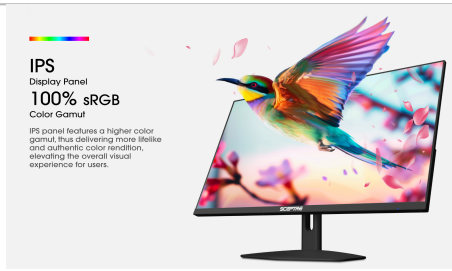

Key Features

Refresh Rate

IPS Panel