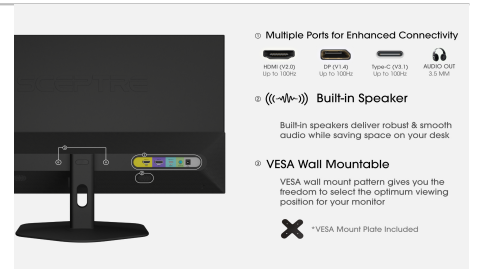

Surface Treatment	Antiglare, Hard coating (3H)
Features	
On Screen Display Control (OSD)	Quick Start, Picture, Color, System
Color Temperature	Warm, Normal (Default), Cool, User
Picture Presets	Standard, User, Movie, Eco, FPS, RTS
Game Presets	FPS and RTS
OSD Supported Languages	English (Default), French, Spanish , Chinese
Type of Sync	Adaptive Sync
Blue Light Shift	Available
Overdrive	Yes
Auto Dynamic Contrast Mode	Available
Gamma	Adjustable
Audio Features	
Speakers	2 x 2W/4Ω
Inputs & Outputs	
HDMI (# of Ports & Version)	1 x HDMI 2.0
Supported HDMI Signals	Up to 1920 x 1080 @ 100Hz
DP (# of Ports & Version)	1 x DP 1.2
Supported DP Signals	Up to 1920 x 1080 @ 100Hz
USB-C (# of Ports & Version)	1 x USB-C 3.1
Supported USB-C Signals	Up to 1920 x 1080 @ 100Hz; Up to 2.6W
3.5mm Headphone Jack (Output)	Yes
Mechanical Features	
Chassis Colors	Black
Tilt	15° backward and 5° forward
Bezel Width	1.3mm
Neck / Stand Detachable	Yes
VESA Mount Pattern (mm)	100mm x 100mm
VESA Mount Screw Size (mm)	M4 x 10mm
Neck Screw Size & Quantity (mm)	M4 x 10 (2 Pcs)
Monitor Neck Height (inches)	3.80"
Dimensions	
With Stand (inches, W x H x D)	24.1" x 17.5" x 7.6"
Without Stand (Inches, W x H x D)	24.1" x 14.2" x 1.33"
Carton Box Dimension (inches, W x H x D)	26.6" x 17.7" x 4.2"
Weight	
Net Weight with Stand (lbs)	7.71 lbs
Net Weight without Stand (lbs)	6.94 lbs
Gross Weight (lbs)	11.24 lbs
Power	
Type	Adapter 12V 3A
Power Range (V, A, Hz)	100-240V, 1.5A, 50-60Hz
Power Consumption (Typical)	32W

What's in the Box?

Power Cable	1 x AC Power Adapter
Display Cable	1 x HDMI Cable
Accessories	Display x 1, Display Base x 1, Display Neck x 1, Neck Screws x 2, Screwdriver x1, User Manual x 1, Warranty Card x 1

Key Features

Refresh Rate

IPS Panel

Multiple Ports

Lifestyle