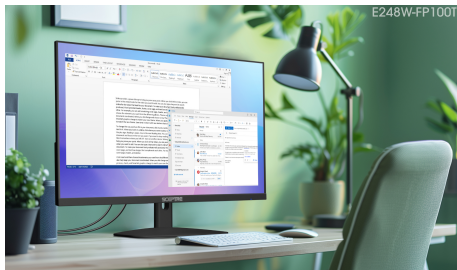

Key Features

Refresh Rate

IPS Panel

Multiple Ports

Lifestyle