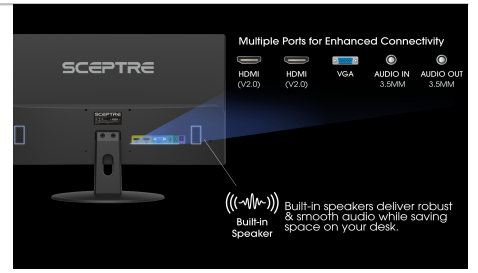

Surface Treatment	Antiglare, Hard coating (3H)
Features	
On Screen Display Control (OSD)	Quick Start, Picture, Color, System
Color Temperature	Warm, Normal (Default), Cool, User
Picture Presets	Standard, User, Movie, Eco, FPS, RTS
Game Presets	FPS and RTS
OSD Supported Languages	English (Default), French, Spanish , Chinese
Type of Sync	Adaptive Sync
Blue Light Shift	Available
Overdrive	Yes
Auto Dynamic Contrast Mode	Available
Gamma	Adjustable
Audio Features	
Speakers	2 x 2W/4Ω
Inputs & Outputs	
HDMI (# of Ports & Version)	2 x HDMI 2.0
Supported HDMI Signals	HDMI 1 & 2: Up to 1920 x 1080 @ 100Hz
Supported DP Signals	Up to 1920 x 1080 @ 75Hz
VGA (# of Ports)	1 x VGA
3.5mm Headphone Jack (Output)	Yes
Mechanical Features	
Chassis Colors	Black
Tilt	Forward: -5° Backward: ~15°
Neck / Stand Detachable	Yes
VESA Mount Pattern (mm)	100 x 100mm
VESA Mount Screw Size (mm)	M4*10 x 4
Monitor Neck Height (inches)	3.21"
Security	Yes
Dimensions	
With Stand (inches, W x H x D)	21.30" x 15.85" x 7.50"
Without Stand (Inches, W x H x D)	21.30" x 12.64" x 1.85"
Carton Box Dimension (inches, W x H x D)	23.70" x 15.55" x 5.03"
Stand Separation Dimension W x D (inches)	10.84" x 7.66"
Weight	
Net Weight with Stand (lbs)	5.8 lbs
Net Weight without Stand (lbs)	5.07 lbs
Gross Weight (lbs)	9.19 lbs
Power	
Type	Adapter 12V 2.5A
Power Range (V, A, Hz)	100-240V, 1.5A, 50-60Hz
Power Consumption (Typical)	26W
Maximum	28W

Standby	0.29W
Sleep	0.3W
Off	0.26W
Regulations / Certifications	
Regulations	AER, RoHS, CTUVus, FCC
Certifications	HDMI, ISTA6A, ISTA Amazon
Warranty	
Limited Parts and Labor	One Year
What's in the Box?	
Power Cable	AC Power Adapter x 1
Display Cable	HDMI Cable x 1
Accessories	Display x 1, Neck x 1, Stand x 1, Quick User Guide x 1, Warranty Card x 1

Key Features

Refresh Rate

sRGB

Multiple Ports

Productivity