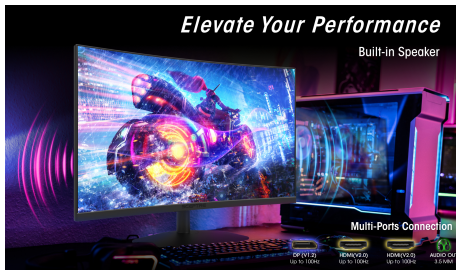

### Specification

Display	
Active Screen Size	27" Diagonal Viewable
Panel Type	VA (Vertical Alignment)
Curvature	1500R
Native Resolution	1920 x 1080 Full HD
Refresh Rate	Up to 100Hz Refresh Rate
Aspect Ratio	16:9
Response Time	1ms (with Blur Reduction)
Pixel Pitch	0.3114mm (H) x 0.3114 mm (V)
Dynamic Contrast Ratio	1,000,000 : 1
Color Gamut	100% sRGB
Color Depth	16.7M
Contrast Ratio	3,000: 1
Brightness (Typ.)	250 cd/m <sup>2</sup>
Viewing Angle	Vertical: 178°; / Horizontal: 178°;
Backlight Type	Edge-Lit LED
Backlight Life	30,000+ Hours

## Refine Your Gaming Experience

**100Hz Refresh Rate**  
Stay above the pack with 100Hz Refresh Rate.

**7MS Blur Reduction**  
Eliminating any ghosting and tearing.

**Refresh Rate**

**sRGB**

**Curvature**