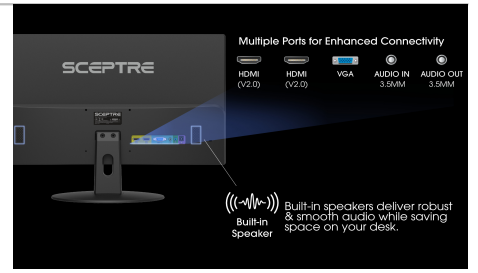

Multiple Ports