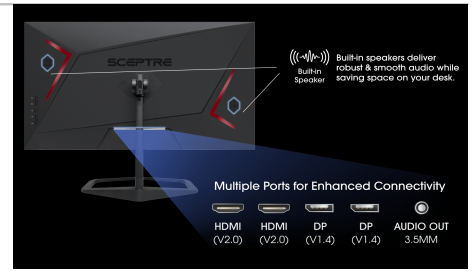

Multiple Ports