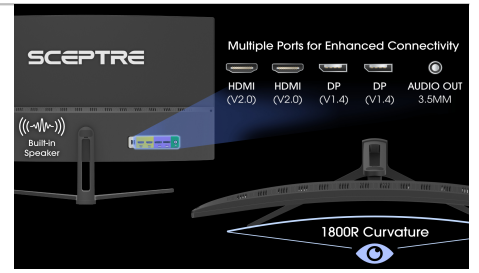

Multiple Ports