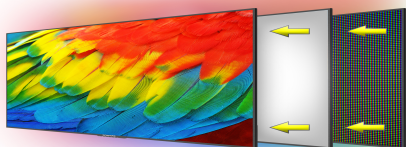

C249W-1920RN 24" Curved Monitor

Specification

Display	
Active Screen Size	23.6" Diagonal Viewable
Panel Type	VA (Vertical Alignment)
Curvature	1500R
Native Resolution	1920 x 1080 Full HD
Refresh Rate	Up to 75Hz Refresh Rate
Aspect Ratio	16:9
Response Time	5 ms
Pixel Pitch	0.3114mm (H) x 0.3114 mm (V)
Dynamic Contrast Ratio	1,000,000 : 1
Color Gamut	sRGB:98%
Color Depth	16.7M
Contrast Ratio	3,000: 1
Brightness (Typ.)	250 cd/m ²
Viewing Angle	Vertical: 178°; / Horizontal: 178°;
Backlight Type	Edge-Lit LED
Backlight Life	30,000+ Hours

Key Features

LED

With sharper contrasts of light and darks, LED display delivers a vast array of rich colors, ensuring that moving images have never been so pleasing to the eyes.

1500R Curved Display

The 1500R degree curved design immerses you completely into the gaming landscape, allowing you to spot all threats and opportunities before all of your competitors.

VESA Wall Mountable

The VESA wall mount pattern gives you the freedom to select the optimum viewing position for your monitor, eliminate cable clutter, & save valuable space for your gaming & work station.