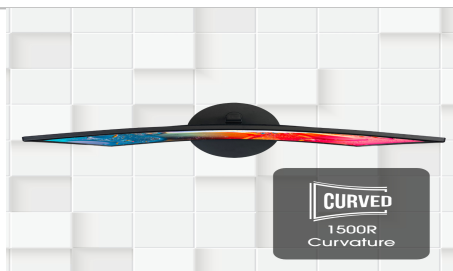

1500R Curved Display

The 1500R degree curved design immerses you completely into the gaming landscape, allowing you to spot all threats and opportunities before all of your competitors.