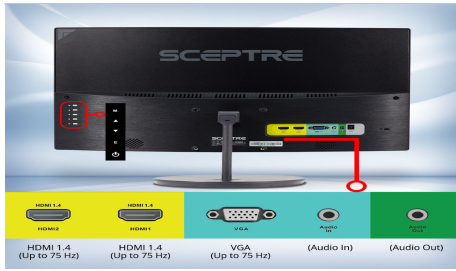

Key Features

Multiple Ports

Two HDMI and one VGA port each accelerate refresh rate up to 75Hz, providing the visual edge you need to defeat the competition during all of your gaming exploits.