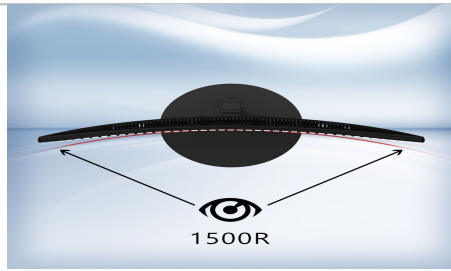

1500R Curved Display

The 1500R degree curved design immerses you completely into the gaming landscape, allowing you to spot all threats and opportunities before all of your competitors.