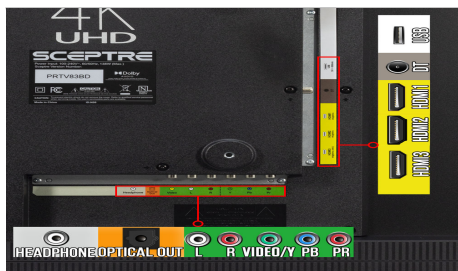

Key Features

Multiple Ports

3 HDMI Ports deliver sharply crafted images during fast-paced action scenes. Component & Composite ports provide analog video. Audio In, a headphone jack, & optical out enhance audio.