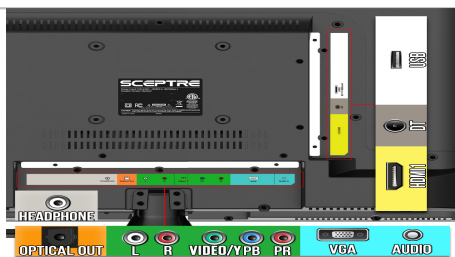

VGA (# of Ports)	1 x VGA
Component (YPbPr) Input	Yes
3.5mm Headphone Jack (Output)	Yes
Supported VGA Signals	Up to 1920 x 1080 resolution @ 60Hz; 480i, 480p, 720p, 1080i, 1080p
USB	1 x USB
Supported Component Signals	Up to 1920 x 1080 resolution @ 60Hz; 480i, 480p, 720p, 1080i, 1080p
Composite Video	Yes
Supported Composite Video Signals	Up to 1920 x 1080 resolution @ 60Hz; 480i, 480p, 720p, 1080i, 1080p
<b>Mechanical Features</b>	
Chassis Colors	black
Stand Detachable	Yes
Bezel Width	Side/Top:16.5/Bottom: 21.7
VESA Mount Pattern (mm)	100mm x 100mm
VESA Mount Screw Size (mm)	M4 x 20 (4 pcs.)
Stand Screw Size & Quantity (mm)	M4 x 12 (4pcs.)
<b>Dimensions</b>	
With Stand (inches, W x H x D)	21.91" x 6.93" x 14.5"
Without Stand (Inches, W x H x D)	21.91" x 13.15" x 3.4"
Carton Box Dimension (inches, W x H x D)	23.82" x 15.55" x 5.3"
Stand Separation Dimension W x D (inches)	10.23" x 6.92" x 1.4"
<b>Weight</b>	
Net Weight with Stand (lbs)	5.35 lbs
Net Weight without Stand (lbs)	4.84 lbs
Gross Weight (lbs)	7.9 lbs
<b>Power</b>	
Type	AC Cord
Power Range (V, A, Hz)	100-240V 50-60Hz
Power Consumption (Typical)	33W
Maximum	42W
Standby	<0.5W
Sleep	<0.5W
Off	<0.5W
<b>Regulations / Certifications</b>	
Regulations	FCC, ISTA , ETL
Certifications	Energy Star, HDMI
<b>Warranty</b>	
Limited Parts and Labor	One Year
<b>What's in the Box?</b>	
Power Cable	1 x AC Cord
Accessories	Display x 1, Stand x 1 (Left & Right legs), User Guide x 1, Warranty Card x 1, Stand Screws x 4, Screwdriver x 1, Remote Control x 1, User Manual x 1
Remote Control Model No	<a

### Multiple Ports

For this LED HD TV, connectivity is key. Three HDMI ports will transport visuals and audio from all of your HD devices to the TV. One VGA port is included to connect all your analog video sources. Component and composite ports will support resolutions up to 1080P FHD. Connect to your favorite audio devices with the headphone jack and optical output.