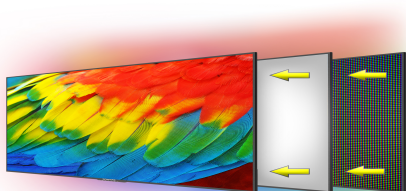

Key Features

LED

With sharper contrasts of light and darks, LED display delivers a vast array of rich colors, ensuring that moving images have never been so pleasing to the eyes.