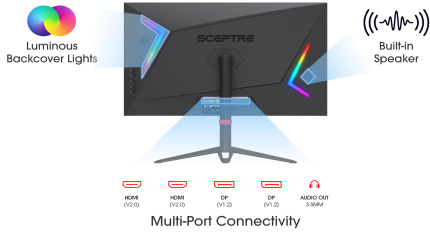

Multi-port Connectivity