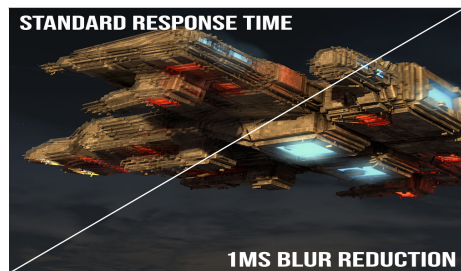

Key Features

1ms Response Time

Colors fade and illuminate instantly with a 1ms response time, eliminating ghosting and piecing together precise imagery during action-packed scenes and gaming.