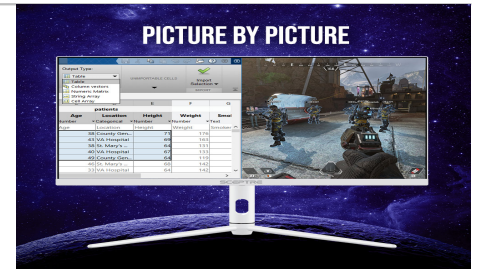

Picture by Picture

With Picture By Picture integrated into our monitor, double your workflow with side by side inputs from dual sources, whether you're comparing charts and worksheets or gaming and streaming. Our Sceptre monitor can simultaneously display two separate sources at the same time.