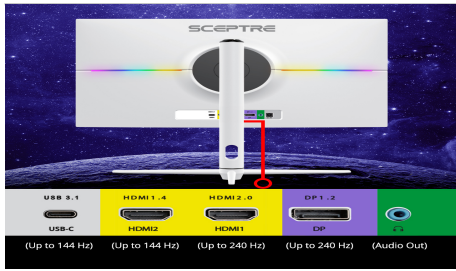

Key Features

Multiple Ports

The DisplayPort and HDMI 1 deliver up to 240Hz refresh rate, providing incredible visibility & agility to beat your standard player. The HDMI 2 and USB-C ports provide an impressive 144Hz refresh rate.