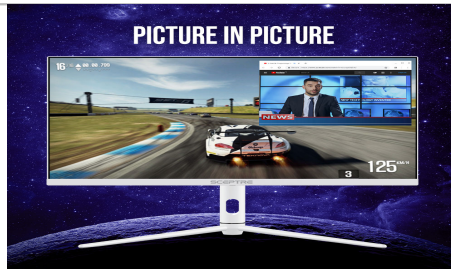

Picture in Picture

Picture In Picture allows our users to multitask and overlay a secondary source to display anything you desire. Expand your workflow with our Sceptre Gaming monitor.