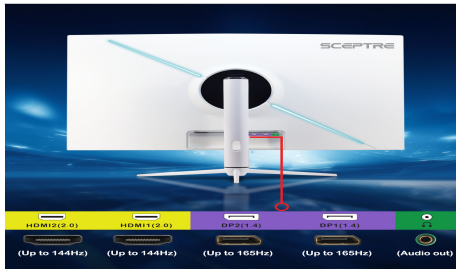

Key Features

Multiple Ports

The DisplayPorts deliver up to 144Hz refresh rate, providing incredible visibility & agility to beat your standard player. Both HDMI ports provide an impressive 144hz refresh rate.