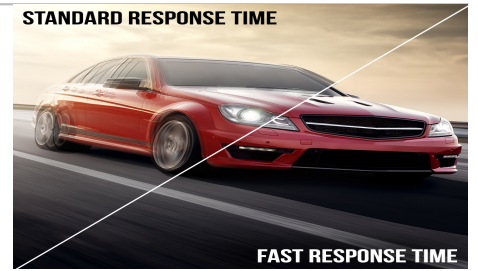

75Hz Refresh Rate

With 75Hz refresh rate, images change faster and smoother than the standard, reducing screen tearing

Fast Response Time

Fast response times reduce ghosting & blurring while transitioning pixels, always keeping the enemy & terrain precisely in focus during chaotic moments.