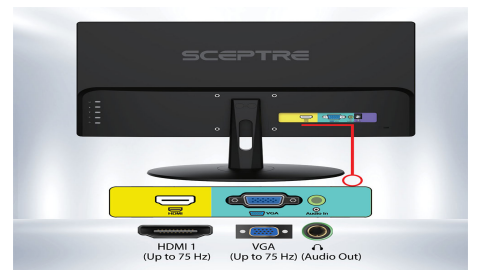

Multiple Ports

The HDMI, and VGA ports accelerate refresh rate up to 75Hz, providing the visual edge you need to defeat the competition during all of your gaming exploits.