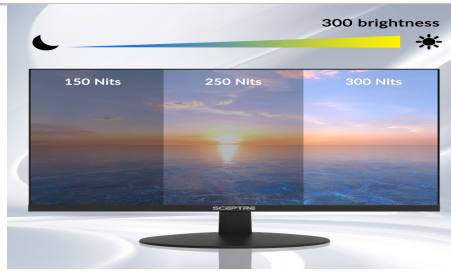

## Specification

Display	
Active Screen Size	27" Diagonal Viewable
Panel Type	IPS (In-Plane Switching)
Native Resolution	1920 x 1080 Full HD
Refresh Rate	Up to 75Hz Refresh Rate
Aspect Ratio	16:9
Response Time	5ms (G-to-G)
Pixel Pitch	0.3113mm(H) x 0.3113mm(V)
Dynamic Contrast Ratio	1,000,000:1
Color Gamut	99% sRGB
Color Depth	16.7M
Contrast Ratio	3,000:1
Brightness (Typ.)	320 cd/m <sup>2</sup>
Viewing Angle	Vertical: 178°; / Horizontal: 178°;
Backlight Type	Edge-lit LED
Backlight Life	30,000 + Hours
Anti-Flicker	Yes

### LED

With sharper contrasts of light and darks, LED display delivers a vast array of rich colors, ensuring that moving images have never been so pleasing to the eyes.

### 320 Brightness

Remarkably vivid colors illuminate the screen like never before with 320 brightness.

### Tiltable Display

A display that tilts 15° backward and 5° forward allows you to find a sweet spot that bridges clarity and comfort.