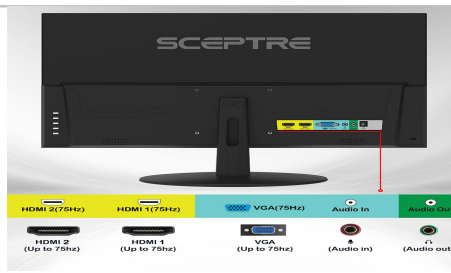

Multiple Ports

Two HDMI ports and one VGA port provide up to 75Hz refresh rate, refining picture clarity in all action-packed gaming sequences and graphic design projects. Audio In and a Headphone Jack provide diverse audio options.