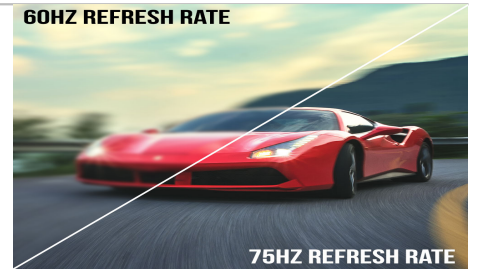

E248W-FPTD 24" LED Monitor

Specification

Display	
Active Screen Size	23.8" Diagonal Viewable
Panel Type	IPS (In-Plane Switching)
Native Resolution	1920 x 1080 Full HD
Refresh Rate	Up to 75Hz Refresh Rate
Aspect Ratio	16:9
Response Time	5ms (G-to-G)
Pixel Pitch	0.3113mm(H) x 0.3113mm(V)
Dynamic Contrast Ratio	1,000,000:1
Color Gamut	99% sRGB
Color Depth	16.7M
Contrast Ratio	3,000:1
Brightness (Typ.)	320 cd/m ²
Viewing Angle	Vertical: 178°; / Horizontal: 178°;
Backlight Type	Edge-lit LED
Backlight Life	30,000+ Hours
Anti-Flicker	Yes

75Hz Refresh Rate

With 75Hz refresh rate, images change faster and smoother than the standard, reducing screen tearing.

99% sRGB

With 99% sRGB, this monitor offers a wider color gamut than most conventional monitors, giving deeper colors and defining features.

Edgeless Design

Edgeless Design completely immerses you in all the captivating action and electrifying scenery that 1920 x 1080 resolution and 75Hz refresh rate have to offer.

Multiple Ports

Two HDMI ports and one VGA port provide up to 75Hz refresh rate, refining picture clarity in all action-packed gaming sequences and graphic design projects. Audio In and a Headphone Jack provide diverse audio options.