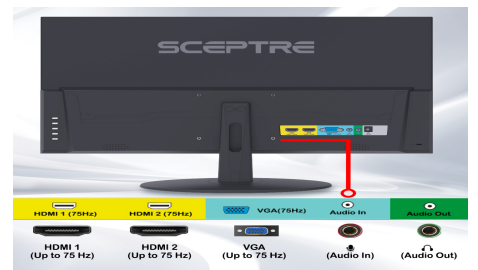

Edgeless Design

Edgeless Design completely immerses you in all the captivating action and electrifying scenery that 1920 x 1080 resolution and 75Hz refresh rate have to offer.

Multiple Ports

Two HDMI ports and one VGA port provide up to 75Hz refresh rate, refining picture clarity in all action-packed gaming sequences and graphic design projects. Audio In and a Headphone Jack provide diverse audio options.