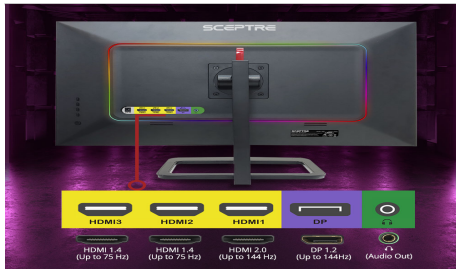

Key Features

Multiple Ports

The DisplayPort & HDMI 1 deliver up to a stellar 144Hz refresh rate, providing incredible visibility & agility to dominate all gaming competition. The HDMI 2 & 3 provide impressive QHD at up to 75Hz.