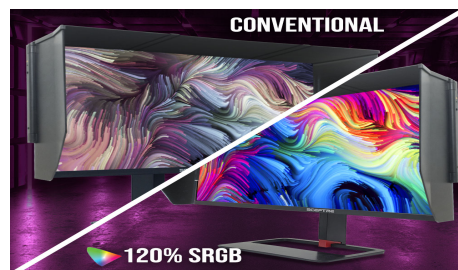

120% sRGB

With 120% sRGB, this monitor offers a wider color gamut than most conventional monitors, giving deeper colors and defining features.