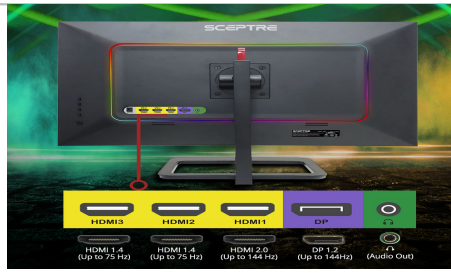

Multiple Ports

The DisplayPort & HDMI 1 deliver up to a stellar 144Hz refresh rate, providing incredible visibility & agility to dominate all gaming competition. The HDMI 2 & 3 provide impressive QHD at up to 75Hz.