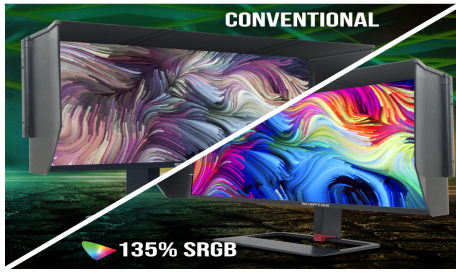

Key Features

135% sRGB

With 135% sRGB, this monitor offers a wider color gamut than most conventional monitors, giving deeper colors and defining features.