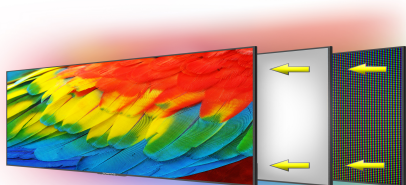

Key Features

LED

With sharper contrasts of light and darks, LED display delivers a vast array of rich colors, ensuring that moving images have never been so pleasing to the eyes.