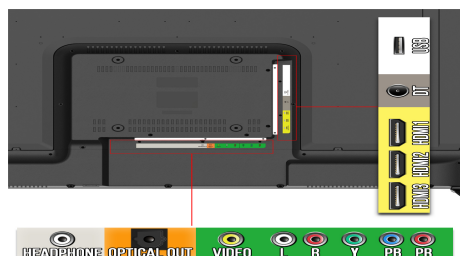

Multiple Ports

3 HDMI ports deliver sharply crafted images during fast-paced action scenes. Component & Composite ports provide analog video. Audio In, a headphone jack, & optical out enhance audio.