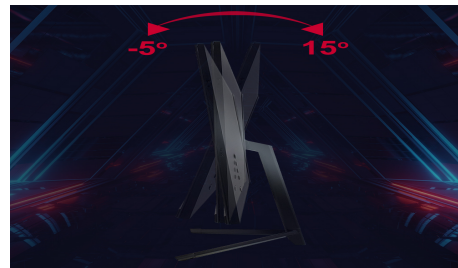

Anti-Flicker

Provides a crisper picture by preventing the backlight from flickering periodically.

FPS-RTS Game Modes

FPS and RTS are Sceptre's custom set display settings built for an enhanced gaming experience. FPS (First Person Shooter), RTS (Real-Time Strategy).

Luminous Back Cover Lights

A colorful LED light illuminates the back cover of the monitor, delivering a uniquely modern design.

Tiltable Display

A display that tilts 15° backward and 5° forward allows you to find a sweet spot that bridges clarity and comfort.