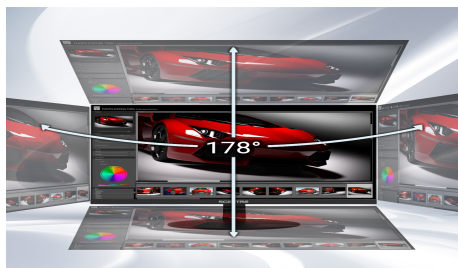

Key Features

LED

With sharper contrasts of light and darks, LED display delivers a vast array of rich colors, ensuring that moving images have never been so pleasing to the eyes.

IPS Panel

The IPS (In-Plane Switching) panel cannot be beat when it comes to consistently delivering top color performance and sharp visibility from multiple viewing angles.

320 Brightness

Remarkably vivid colors illuminate the screen like never before with 320 brightness.

Wide Viewing Angles

Wide viewing angles keep all the action sharply in sight from almost any viewing position while gaming on large monitors or dual-display setup.