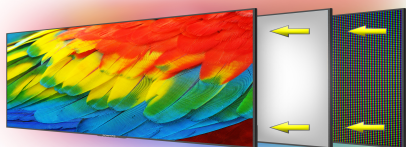

Key Features

LED

With sharper contrasts of light and darks, LED display delivers a vast array of rich colors, ensuring that moving images have never been so pleasing to the eyes.

IPS Panel

The IPS (In-Plane Switching) panel cannot be beat when it comes to consistently delivering top color performance and sharp visibility from multiple viewing angles.

320 Brightness

Remarkably vivid colors illuminate the screen like never before with 320 brightness.

Wide Viewing Angles

Wide viewing angles keep all the action sharply in sight from almost any viewing position while gaming on large monitors or dual-display setup.

VESA Wall Mountable

The VESA wall mount pattern gives you the freedom to select the optimum viewing position for your monitor, eliminate cable clutter, and save valuable space for your gaming and work station.