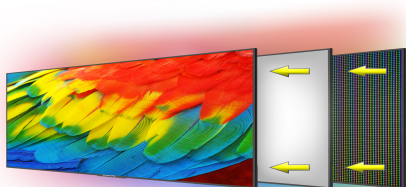

U860CV-UMRD 86" 4K UHD TV

Specification

Display	
Active Screen Size	85.6" Diagonal Viewable
Panel Type	VA (Vertical Alignment)
Native Resolution	3840 x 2160
Refresh Rate	Up to 60Hz Refresh Rate
Aspect Ratio	16:9
Response Time	8ms (G-to-G)
Pixel Pitch	0.4935mm (H) x 0.4935mm (V)
Dynamic Contrast Ratio	1,000,000:1
Color Gamut	NTSC:77%
Color Depth	1.07B
Contrast Ratio	3,000:1
Brightness (Typ.)	300 cd/m ²
Viewing Angle	Vertical: 178° / Horizontal: 178°
High Dynamic Range (HDR)	Yes
Backlight Type	Direct Backlit LED
Backlight Life	30,000+ Hours

Key Features

LED

With sharper contrasts of light and darks, LED display delivers a vast array of rich colors, ensuring that moving images have never been so pleasing to the eyes.

UHD Upscaling

Breathing new life into the colors of older movies and shows, UHD Upscaling upgrades SD, HD, FHD resolution nearly to the level of the masterful 4K picture quality the UHD display has to offer.

HDR

HDR (High Dynamic Range) delivers the most stunning brights and darks that the naked eye has ever witnessed on a 4K UHD TV.

Multiple Ports

3 HDMI ports deliver sharply crafted images during fast-paced action scenes. Component & Composite ports provide analog video. Audio In, a headphone jack, & optical out enhance audio.

Key Features

USB Port

Let's you view your pictures as a slideshow or listen to your favorite music via the USB port. Just insert your flash drive into the USB port for the ultimate entertainment.

ARC

ARC (Audio Return Channel) uses a single HDMI connection to send audio from a TV to a sound bar or AV receiver.