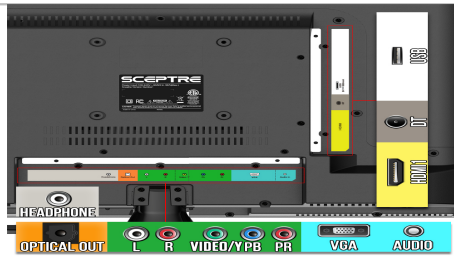

VGA (# of Ports)	1 x VGA
Component (YPbPr) Input	Yes
3.5mm Headphone Jack (Output)	Yes
Supported VGA Signals	Up to 720P @ 60Hz
USB	1 x USB
Composite Video	Yes

Mechanical Features

Chassis Colors	black
Stand Detachable	Yes
Bezel Width	Side/Top:16.5/Bottom: 21.7
VESA Mount Pattern (mm)	100mm x 100mm
VESA Mount Screw Size (mm)	M4 x 20 (4 pcs.)
Stand Screw Size & Quantity (mm)	M4 x 12 (4pcs.)

Regulations / Certifications

Regulations	FCC, ISTA , ETL
Certifications	Energy Star, HDMI

Warranty

Limited Parts and Labor	One Year
-------------------------	----------

What's in the Box?

Power Cable	1 x AC Cord
Accessories	Display x 1, Stand x 1 (Left & Right legs), User Guide x 1, Warranty Card x 1, Stand Screws x 4, Screwdriver x 1, Remote Control x 1, User Manual x 1
Remote Control Model No	

Key Features

LED

With sharper contrasts of light and darks, LED display delivers a vast array of rich colors, ensuring that moving images have never been so pleasing to the eyes.

Multiple Ports

For this LED HD TV, connectivity is key. Three HDMI ports will transport visuals and audio from all of your HD devices to the TV. One VGA port is included to connect all your analog video sources. Component and composite ports will support resolutions up to 1080P FHD. Connect to your favorite audio devices with the headphone jack and optical output.

Key Features

CEC

The CEC (Consumer Electronics Control) feature effortlessly allows users to control HDMI connected devices with only one remote.

VESA Wall Mountable

The VESA wall mount provides the ideal position to view your TV and eliminates cable clutter, contributing a stylishly modern addition to your decor.