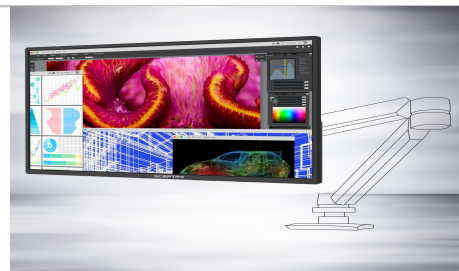

Multiple Ports

The DisplayPort accelerates refresh rate up to 70Hz, providing the visual edge you need to defeat the competition during all of your gaming exploits. HDMI 1 delivers sharp 4K images at 60Hz while HDMI 2 and DVI deliver this remarkable resolution at 30Hz. Connect your favorite audio devices with Audio Out.

Tiltable Display

A display that tilts 20° backward and 5° forward allows you to find a sweet spot that bridges clarity and comfort.

VESA Wall Mountable

The VESA wall mount pattern gives you the freedom to select the optimum viewing position for your monitor, eliminate cable clutter, and save valuable space for your gaming and work station.