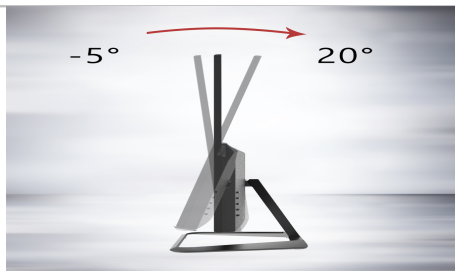

Tiltable Display

A display that tilts 20° backward and 5° forward allows you to find a sweet spot that bridges clarity and comfort.

VESA Wall Mountable

The VESA wall mount pattern gives you the freedom to select the optimum viewing position for your monitor, eliminate cable clutter, and save valuable space for your gaming and work station.