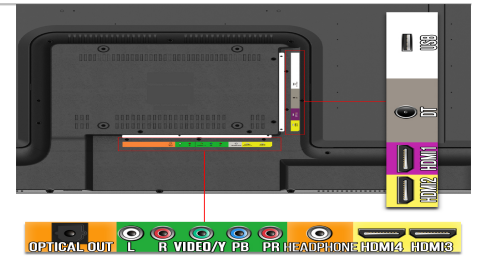

Multiple Ports

The HDMI ports transport visuals and audio while upscaling images to 4K quality. Component & Composite ports deliver analog video. A headphone jack and Optical Out connect your audio devices.