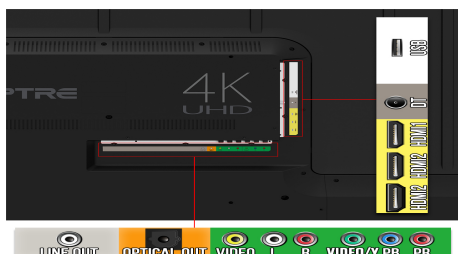

Multiple Ports

For this 4K UHD TV, connectivity is key. Three HDMI ports ensure that images are sharply visible even during fast-paced action scenes. Component ports will support resolutions up to 1080P FHD. Connect to your favorite audio devices with the Optical and LineOut Audio outputs.