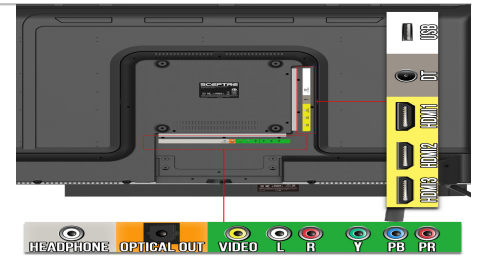

Supported Composite Video Signals	1080p , 1080i , 720p , 480p , 480i
Mechanical Features	
Chassis Colors	Black
Neck / Stand Detachable	Yes
VESA Mount Pattern (mm)	200mm x 200mm
VESA Mount Screw Size (mm)	M6 x 18mm (4pcs)
Stand Screw Size & Quantity (mm)	PA4 x 14mm (4pcs)
Dimensions	
With Stand (inches, W x H x D)	38.24" x 23.95" x 8.3"
Without Stand (Inches, W x H x D)	38.24" x 22.30" x 3.44"
Carton Box Dimension (inches, W x H x D)	41.65" x 26.22" x 6.29"
Stand Separation Dimension W x D (inches)	8.30" x 3.43" x 1.69"
Weight	
Net Weight with Stand (lbs)	16.53 lbs
Net Weight without Stand (lbs)	15.43 lbs
Gross Weight (lbs)	19.84 lbs
Power	
Type	AC Cord
Power Range (V, A, Hz)	100-240V 50-60Hz
Power Consumption (Typical)	75W
Maximum	90W
Standby	<0.5W
Sleep	<0.5W
Regulations / Certifications	
Regulations	FCC, ISTA, RoHS
Certifications	Energy Star, HDMI
Warranty	
Limited Parts and Labor	One Year
What's in the Box?	
Power Cable	AC Power Cord x 1
Accessories	Display x 1, Stand x 1 (Left & Right), User Guide x 1, Warranty Card x 1, Screws for Stand x 4, Screw Driver x 1, Remote Control x 1
Remote Control Model No	8142026670003C

Multiple Ports

For this 4K UHD TV, connectivity is key. Three HDMI ports ensure that images are sharply visible even during fast-paced action scenes. Component ports will support resolutions up to 1080P FHD. Connect to your favorite audio devices with the Optical and LineOut Audio outputs.

CEC

The CEC (Consumer Electronics Control) feature effortlessly allows users to control HDMI connected devices with only one remote.

VESA Wall Mountable

The VESA wall mount provides the ideal position to view your TV and eliminates cable clutter, contributing a stylishly modern addition to your decor.