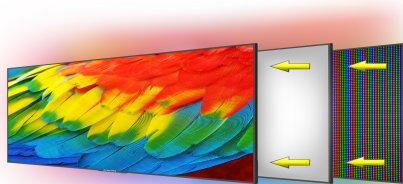

## Curved Monitor

The curved display delivers a revolutionary visual experience with a leading 1800R screen curvature as the images appear to wrap around you for an in depth, immersive experience.

### VESA Wall Mountable

The VESA wall mount pattern gives you the freedom to select the optimum viewing position for your monitor, eliminate cable clutter, and save valuable space for your gaming and work station.