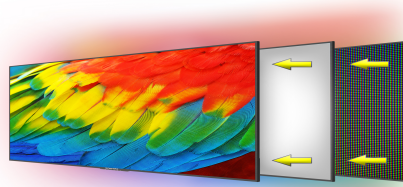

Key Features

Curved Monitor

The curved display delivers a revolutionary visual experience with a leading 1800R screen curvature as the images appear to wrap around you for an in depth, immersive experience.

Tiltable Display

A display that tilts 15° backward and 5° forward allows you to find a sweet spot that bridges clarity and comfort.

VESA Wall Mountable

The VESA wall mount pattern gives you the freedom to select the optimum viewing position for your monitor, eliminate cable clutter, and save valuable space for your gaming and work station.