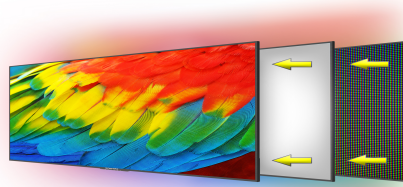

Key Features

Curved Monitor

The curved display delivers a revolutionary visual experience with a leading 1800R screen curvature as the images appear to wrap around you for an in depth, immersive experience.

Tiltable Display

A display that tilts 15° backward and 3° forward allows you to find a sweet spot that bridges clarity and comfort.

VESA Wall Mountable

The VESA wall mount pattern gives you the freedom to select the optimum viewing position for your monitor, eliminate cable clutter, and save valuable space for your gaming and work station.