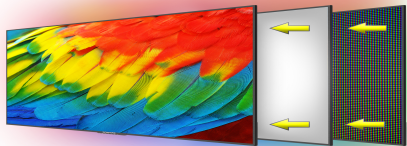

Key Features

LED

With sharper contrasts of light and darks, LED display delivers a vast array of rich colors, ensuring that moving images have never been so pleasing to the eyes.