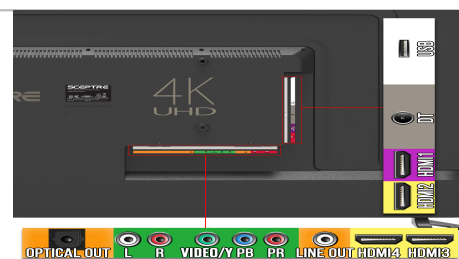

Multiple Ports

4 HDMI ports deliver sharply crafted images during fast-paced action scenes. Component & Composite ports provide analog video. Audio In, a headphone jack, & optical out enhance audio.

HDMI 2.0