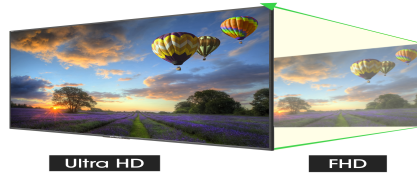

Key Features

LED

With sharper contrasts of light and darks, LED display delivers a vast array of rich colors, ensuring that moving images have never been so pleasing to the eyes.

UHD Upscaling

Breathing new life into the colors of older movies and shows, UHD Upscaling upgrades SD, HD, FHD resolution nearly to the level of the masterful 4K picture quality the UHD display has to offer.