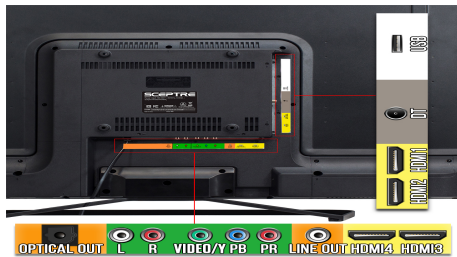

Multiple Ports

4 HDMI ports deliver sharply crafted images during fast-paced action scenes. Component & Composite ports provide analog video. Audio In, a headphone jack, & optical out enhance audio.