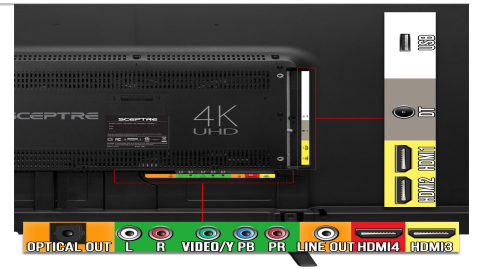

Multiple Ports

4 HDMI ports deliver sharply crafted images during fast-paced action scenes. Component & Composite ports provide analog video. Audio In, a headphone jack, & optical out enhance audio.