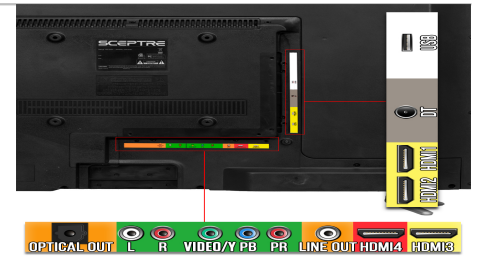

Multiple Ports

4 HDMI ports deliver sharply crafted images during fast-paced action scenes. Component & Composite ports provide analog video. Audio In, a headphone jack, & optical out enhance audio.