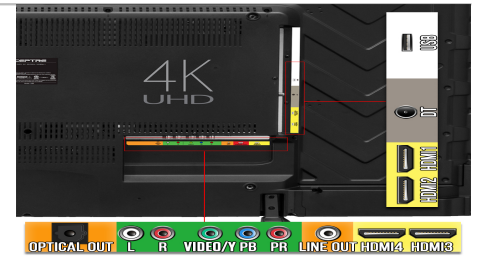

USB	1 x USB 2.0
Composite Video	1 x Composite (Video and Audio ports share with Component)
Analog Audio Output (L + R)	1 (2 x RCA terminals (White, Red)) via Mini Line Out jack (Cable not included)
Mechanical Features	
Chassis Colors	Black Housing
Stand Type	Matted-Finished Metal
Wall Mountable	Capable
Wall Mount Screw Size (mm)	M6 x 20mm
Stand Detachable	Capable
Bezel Width	Top, Left and Right: 0.56" ; Bottom: 0.88"
Slim Design	Ultra Slim
VESA Mount Pattern (mm)	600mm x 400mm
Stand Screw Size & Quantity (mm)	M4 x 15mm (4pcs)
Dimensions	
With Stand (inches, W x H x D)	48.82" x 30.51" x 10.63"
Without Stand (Inches, W x H x D)	48.82" x 28.30" x 3.01"
Carton Box Dimension (inches, W x H x D)	53.39" x 34.09" x 9.29"
Stand Separation Dimension W x D (inches)	37" x 11"
Weight	
Net Weight with Stand (lbs)	30.86 lbs
Net Weight without Stand (lbs)	29.79 lbs
Gross Weight (lbs)	46.20 lbs
Power	
Power Range (V, A, Hz)	100 - 240VAC, 60/50Hz, 3A (Max.)
Power Consumption (Typical)	90W
Maximum	≤ 150W
Standby	≤ 0.5W
Regulations / Certifications	
Regulations	cETLus, FCC, ISTA 3A, ISTA 6A,
Certifications	HDMI
Warranty	
Limited Parts and Labor	1 Year
What's in the Box?	
Accessories	Display, Stand (Left & Right), User Guide, Warranty Card, Screws for Neck, Screwdriver, Remote Control
Remote Control Model No	<a href="https://www.sceptre.com/Accessories/Remote-Control/TV-Remote-Control-142021

Multiple Ports

4 HDMI ports deliver sharply crafted images during fast-paced action scenes. Component & Composite ports provide analog video. Audio In, a headphone jack, & optical out enhance audio.

HDMI 2.0

CEC

The CEC (Consumer Electronics Control) feature effortlessly allows users to control HDMI connected devices with only one remote.

VESA Wall Mountable

The VESA wall mount provides the ideal position to view your TV and eliminates cable clutter, contributing a stylishly modern addition to your decor.