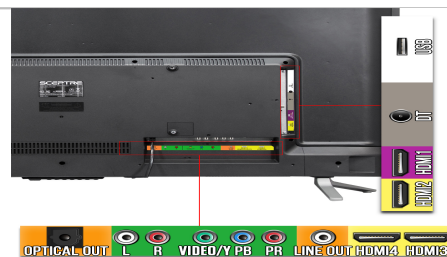

Multiple Ports

4 HDMI ports deliver sharply crafted images during fast-paced action scenes. Component & Composite ports provide analog video. Audio In, a headphone jack, & optical out enhance audio.