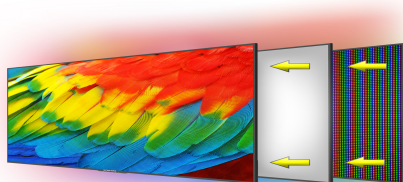

Key Features

Curved Monitor

The curved display delivers a revolutionary visual experience with a leading 1800R screen curvature as the images appear to wrap around you for an in depth, immersive experience.

Tiltable Display

A display that tilts 15° backward and 5° forward allows you to find a sweet spot that bridges clarity and comfort.

VESA Wall Mountable

The VESA wall mount pattern gives you the freedom to select the optimum viewing position for your monitor, eliminate cable clutter, and save valuable space for your gaming and work station.