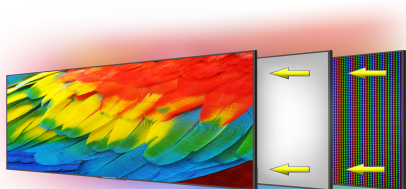

Inputs & Outputs

HDMI (# of Ports & Version)	1 × HDMI
Supported HDMI Signals	1080/24p, 1080/60p, 1080i, 720p, 480p, 480i
Cable / Antenna Input	1 × IEC-Connector 75 ohm
Supported HDTV Signals	1080P,1080i, 720p, 480p, 480i
SPDIF Audio Output	1 × Coaxial (SPDIF, Orange)
VGA (# of Ports)	1 × D-SUB terminal (blue, 15 pin)
Component (YPbPr) Input	1 × Component
USB	1 × USB 2.0
Composite Video	1 × Composite (Video and Audio inputs are sharing with YPbPr)

Mechanical Features

VESA Mount Pattern (mm)	200mm x 100mm
VESA Mount Screw Size (mm)	M4 x 5mm

Dimensions

With Stand (inches, W x H x D)	21.8" x 14.7" x 5.7"
Without Stand (Inches, W x H x D)	21.8" x 12.8" x 2.8"

Key Features

LED

With sharper contrasts of light and darks, LED display delivers a vast array of rich colors, ensuring that moving images have never been so pleasing to the eyes.

HDMI

HDMI not only delivers superior digital video and audio, but also, connects both to the TV with only one cable.