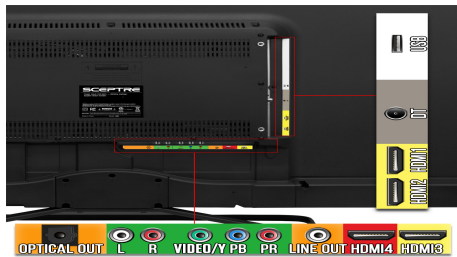

Multiple Ports

4 HDMI ports deliver sharply crafted images during fast-paced action scenes. Component & Composite ports provide analog video. Audio In, a headphone jack, & optical out enhance audio.