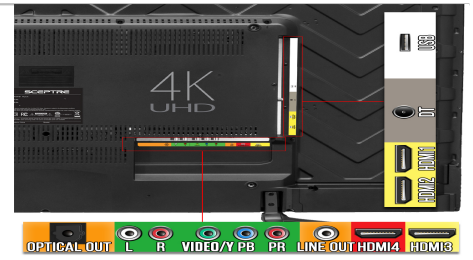

Multiple Ports

For this 4K UHD TV, connectivity is key. Four HDMI ports ensure that images are sharply visible even during fast-paced action scenes. Component ports will support resolutions up to 1080P FHD. Connect to your favorite audio devices with the Optical and LineOut Audio outputs.