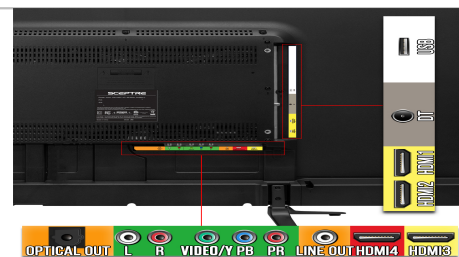

Multiple Ports

4 HDMI ports deliver sharply crafted images during fast-paced action scenes. Component & Composite ports provide analog video. Audio In, a headphone jack, & optical out enhance audio.