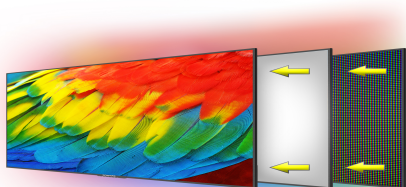

Remote Control Model No

<a
href="https://www.sceptre.com/Accessories/Remote-Control/TV-Remote-Control-142021
270009C-product742category19category69.html">142021270009C

Key Features

LED

With sharper contrasts of light and darks, LED display delivers a vast array of rich colors, ensuring that moving images have never been so pleasing to the eyes.