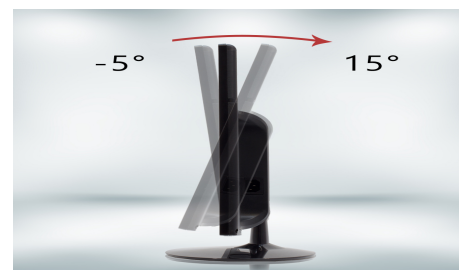

Security Lock

The monitor has a security slot, allowing you to securely fasten your monitor in place, effectively preventing theft. *Security Lock not included.

Tiltable Display

A display that tilts 15° backward and 5° forward allows you to find a sweet spot that bridges clarity and comfort.

Key Features

VESA Wall Mountable

The VESA wall mount pattern gives you the freedom to select the optimum viewing position for your monitor, eliminate cable clutter, and save valuable space for your gaming and work station.