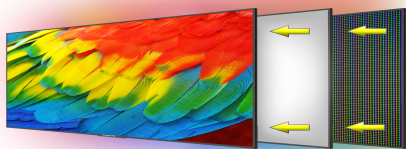

Key Features

LED

With sharper contrasts of light and darks, LED display delivers a vast array of rich colors, ensuring that moving images have never been so pleasing to the eyes.