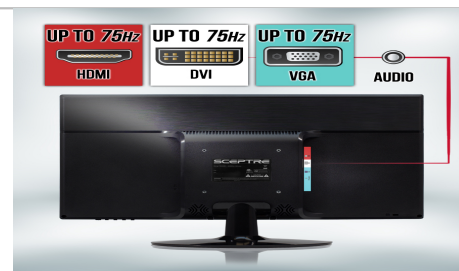

Multiple Ports

The DVI, HDMI, and VGA ports accelerate refresh rate up to 75Hz, providing the visual edge you need to defeat the competition during all of your gaming exploits.

Built-in Speakers

With built-in speakers, the monitor delivers office level audio for conference calls and internet workshops. Similarly, enjoy engaging audio while listening to your favorite tunes.

Security Lock

The monitor has a security slot, allowing you to securely fasten your monitor in place, effectively preventing theft. *Security Lock not included.

Tiltable Display

A display that tilts 15° backward and 5° forward allows you to find a sweet spot that bridges clarity and comfort.